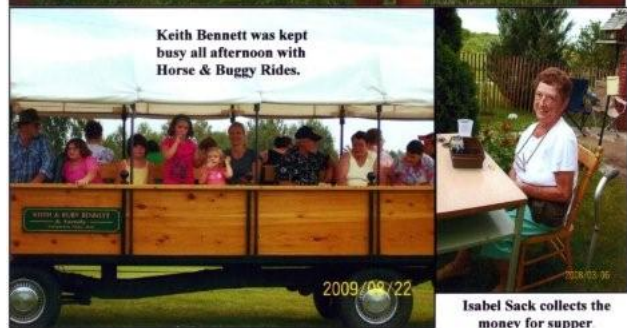

Ruth Murdoch wins Crystal's cake in the cake bake auction and gives it to Ella Chaput.

2009/09/22

Isabel Sack collects the money for supper.

E
n
J
O
Y
I
n
g

T
H
E

M
U
S
I
C